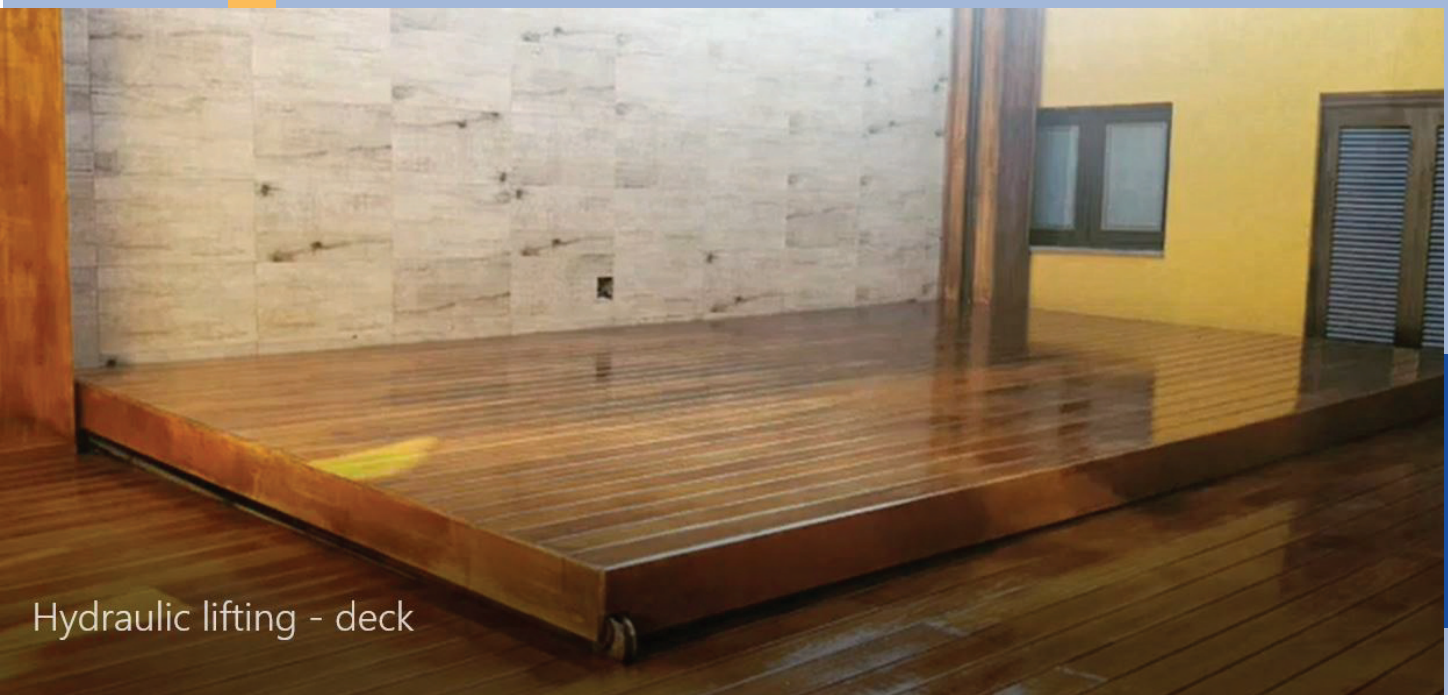

## ERT AUTOMATIC POOL COVERS

Covers to suit different type of pools

100% Child safe covers that can be used as a Patio when you do not require the pool. You will love the resolutely elegant and clever design of this cover. It will make your life easier, safer and give you more space in your backyard.

For existing pools, the landscape does not need any alteration. The cover can slide over turf and natural grass.

Hydraulic lifting - deck

For pools located in basement there are lifting covers which offers extra space and is absolutely safe for unattended children playing.

Hydraulic lifting - deck

Lifting Pool Covers when you absolutely want the WOW effect. Manufactured fully in Stainless Steel, the cover returns you the space that you spent for your backyard Pool.